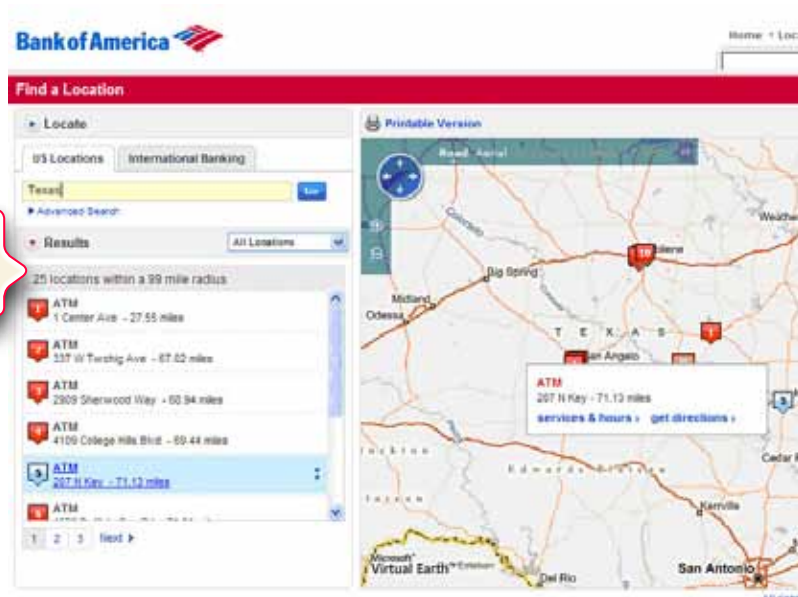

ATM

Transactions: **ATM Locator**

Overview

Find the nearest ATMS while at home or traveling.

Transactions: ATM Locator

2 Enter address, intersection, or landmark.

3 Results will display

1

Mobile Banking

- Access www.bofa.mobi
- Select ATM/Banking center locator
- Enter street address or ZIP code

2

Your results will display.